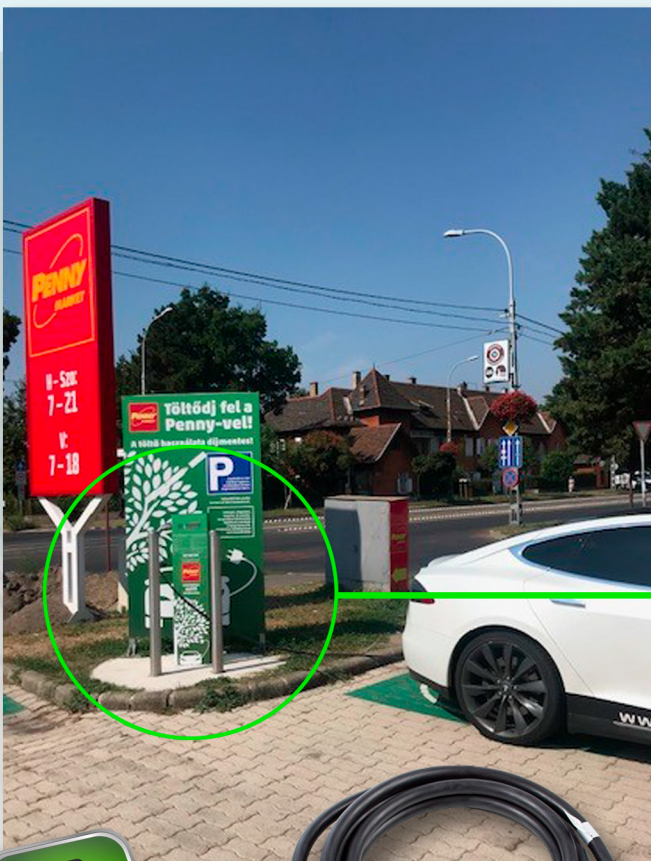

MSM EV CHARGING STATIONS

are very efficient 22kW AC Charging Stations. Slovak producer of more than 120 Charging Stations (3rd biggest producer in Hungary) est. In 2018. Applications possible anywhere (houses, gas stations, shopping centres ....) In 1 Hour charges 80% of battery. 24 / 7 technical Hot Line support + All Inclusive Services. Warranty service directly from manufacturer. All Components are of European Quality. 1 Charging Station for 2 cars. We provide concrete foundation for pillar type as well as anchoring material. Built-in Temperature Sensor, Charging Management / Smart charging. Additional services (painting of the parking places, special banner, off-line mode, stainless steel case...). Fits all relevant types of cables.

- ALL RELEVANT TYPES OF CABLES
- CONCRETE FOUNDATION FOR PILLAR TYPE
- ANCHORING MATERIAL
- SECURITY POSTS
- BANNER FOR ADVERTISEMENT
- INDIVIDUALIZATION OF THE CHARGING STATION